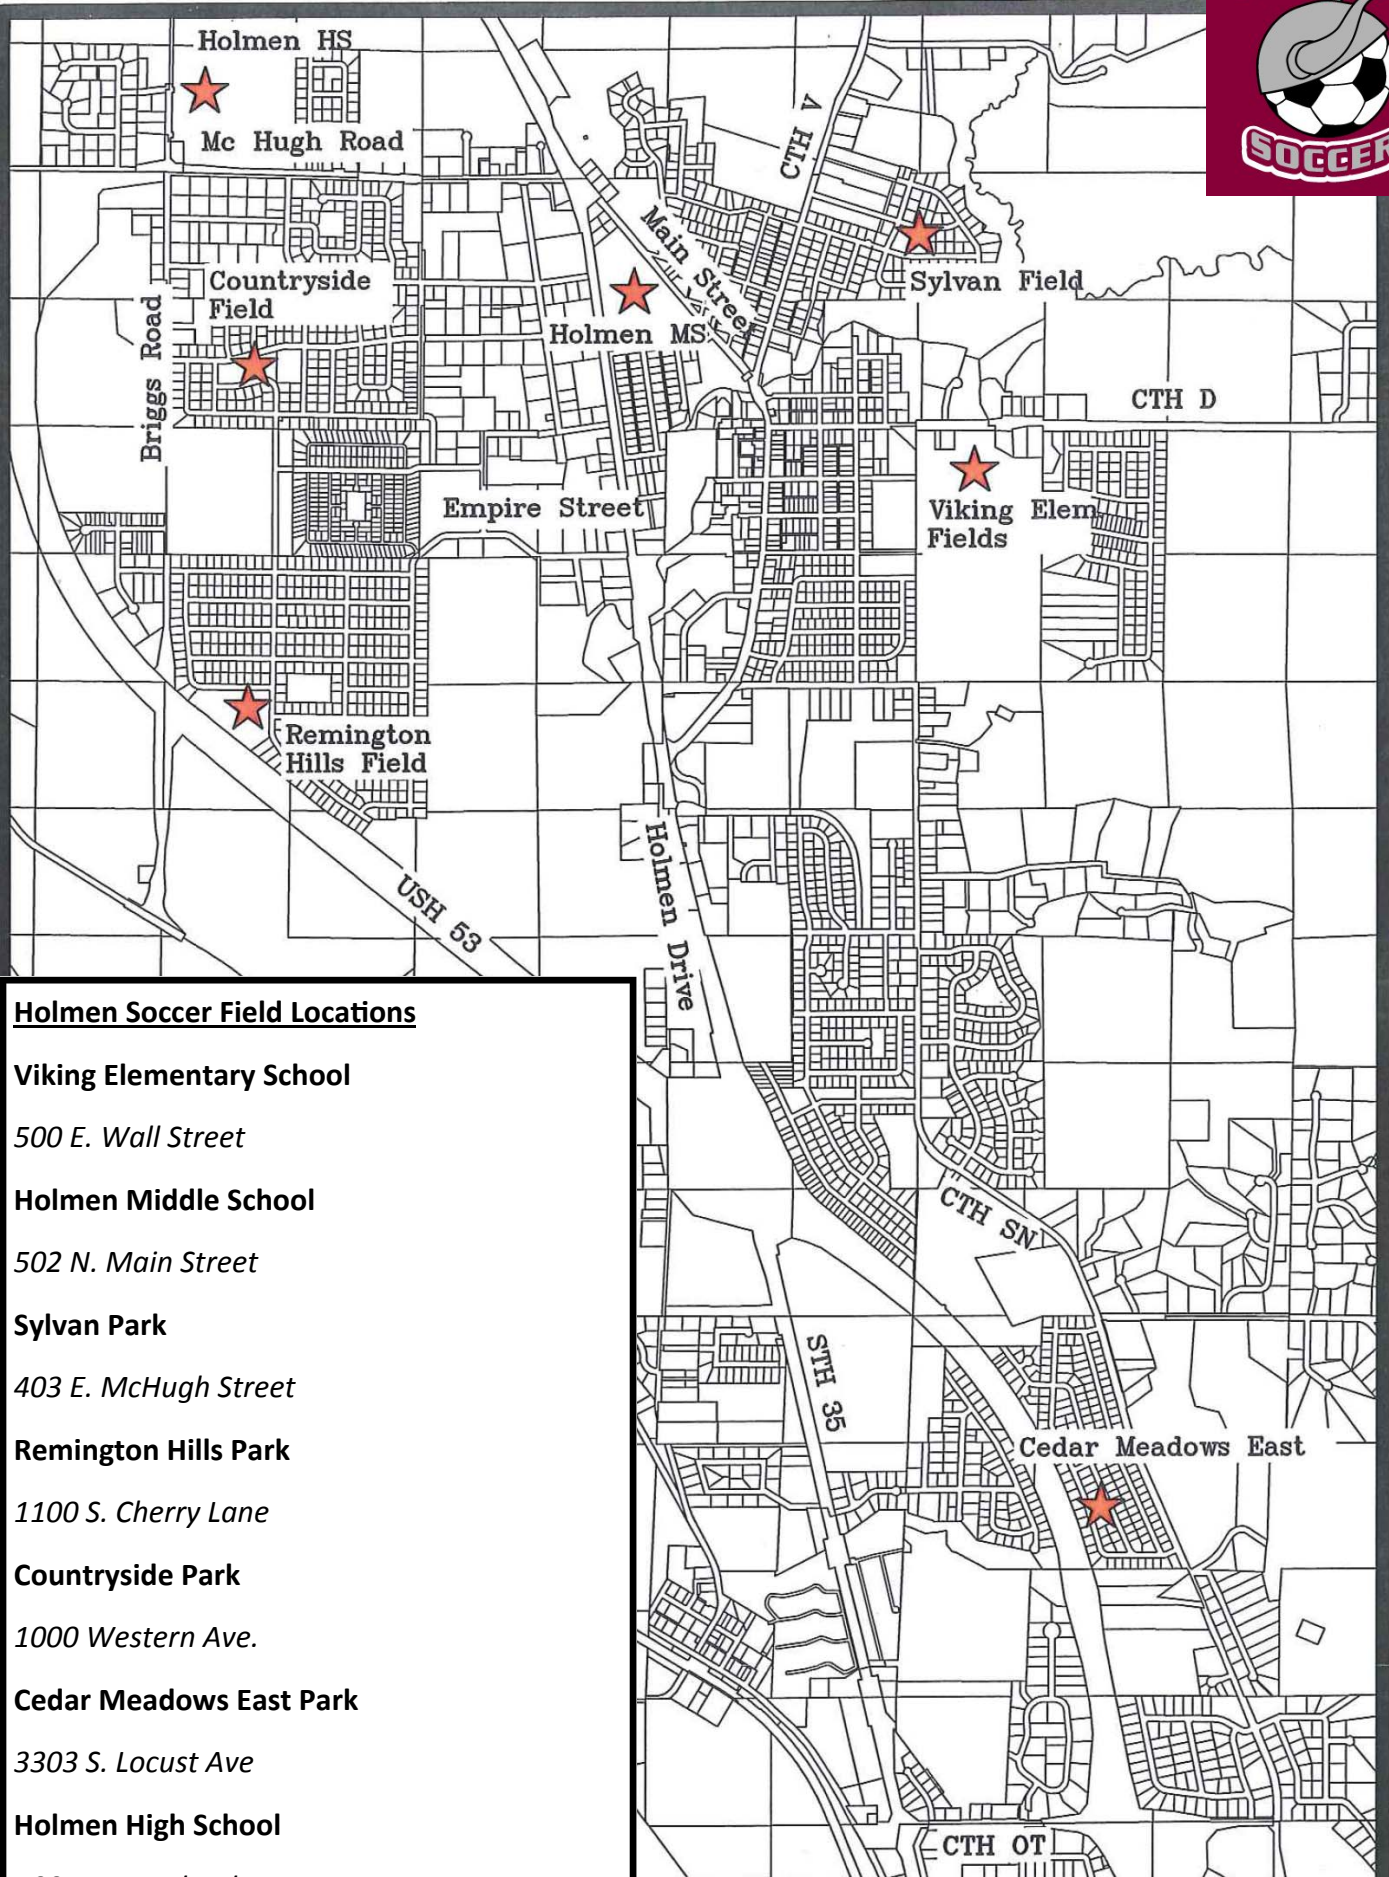

Holmen Soccer Fields

Holmen Soccer Field Locations

Viking Elementary School

500 E. Wall Street

Holmen Middle School

502 N. Main Street

Sylvan Park

403 E. McHugh Street

Remington Hills Park

1100 S. Cherry Lane

Countryside Park

1000 Western Ave.

Cedar Meadows East Park

3303 S. Locust Ave

Holmen High School

1001 McHugh Rd.